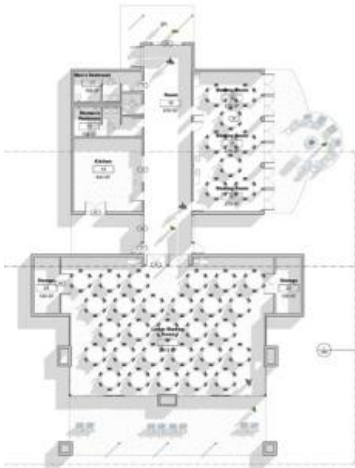

# Northern Texas-Northern Louisiana DiscipleLife Center for Mission at Briarwood

The NT-NL *DiscipleLife* Center for Mission at Briarwood is the centerpiece of our mission work together. We will develop this asset into a premier facility for Leadership Formation for the people of our mission territory and far beyond.

While the long-range site plan is under development, our vision is to develop the Quail Run Lodge into the Formation Center by expanding the current facility and adding additional state-of-the-art classrooms, meeting areas, and planning offices for staff.

*Proposed Site Plan for Quail Run Training Center with expanded Lodge and additional training buildings.*

The Quail Run Lodge will be renovated and expanded

to hold up to 180 people in a classroom setting. This training area will provide for video projection and internet conferencing so that events held at Briarwood can be streamed

throughout our mission territory for live distance learning. In

addition the Lodge will be developed as an

indoor Worship Center, fulfilling a long-time dream for Briarwood's spiritual care.

*Quail Run Lodge, as expanded, will be state-of-the-art with room for 180 at tables for training and more for worship.*